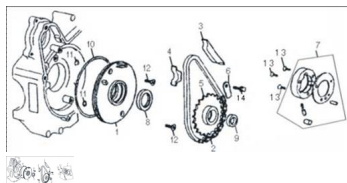

CONJUNTO CADENA DE ARRANQUE

Rating: Not Rated Yet

Price:

Variant price modifier:

Base price with tax:

Price with discount:

Salesprice with discount:

Sales price:

Sales price without tax:

Discount:

Tax amount:

[Ask a question about this product](#)

Description	Ref.	Título	Código
	1	DISCO AISLADOR	1-101191
	2	CADENA	1-109250
	3	GUIA CADENA DE	1-104232
	4		1-104230
	5	PIÑÓN EM BRAGUE	1-109290
	6	LAMINA L	1-109299
	7	C. EMBRA	1-109110