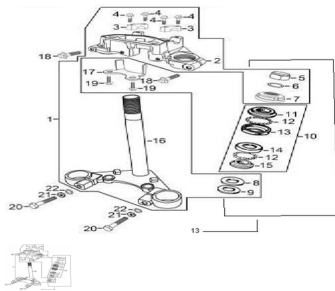

GRUPO DIRECCION

Rating: Not Rated Yet

Price:

Variant price modifier:

Base price with tax:

Price with discount:

Salesprice with discount:

Sales price:

Sales price without tax:

Discount:

Tax amount:

[Ask a question about this product](#)

Description	Ref.	Título	Código
	1	KIT CRUCETA CON CAÑO VELA Y CRISTO SUPERIOR	
	2	CRISTO SUPERIOR	82-31018
	3	HERRAJE SUJETA	82-31020
	4	TORNILLO M5X30	82-38014
	5	TUERCA CUBETA	82-31026