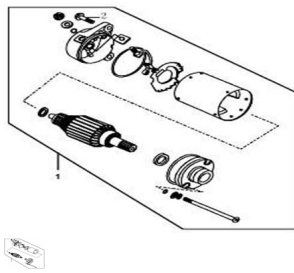

GRUPO MOTOR DE ARRANQUE

Rating: Not Rated Yet

Price:

Variant price modifier:

Base price with tax:

Price with discount:

Salesprice with discount:

Sales price:

Sales price without tax:

Discount:

Tax amount:

[Ask a question about this product](#)

Description	Ref.	Título	Código
	1	MOTOR ARRANQUE ARMADO	76-27035
	2	TORNILLO CON FLANGE	76-38014